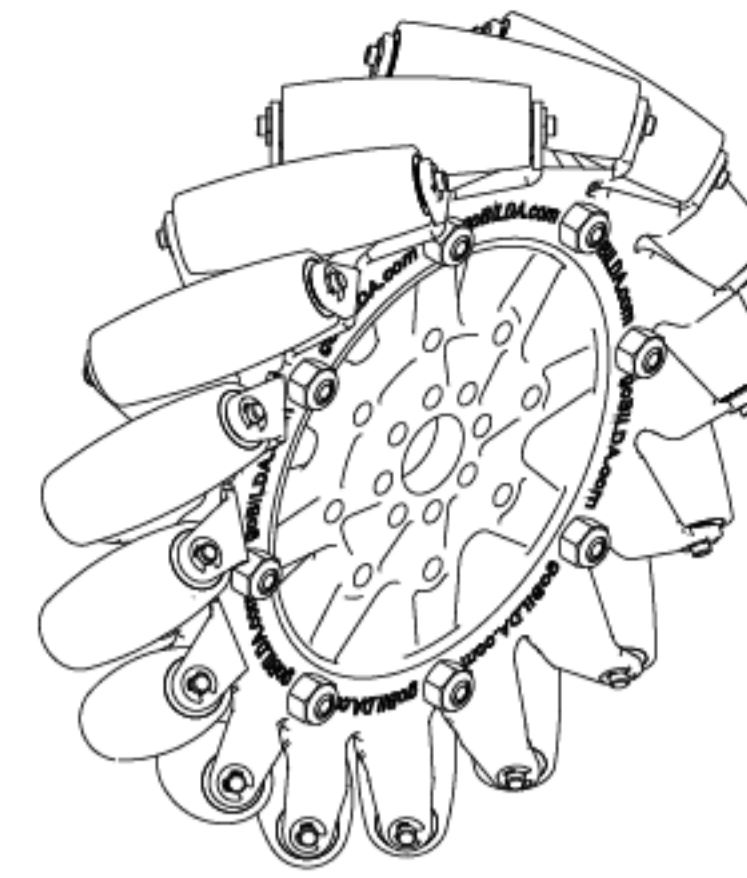

Product SKU

3213-3606-0003 (Left Slant Wheel)

Product Weight

383g Each

Product SKU

3213-3606-0003 (Right Slant Wheel)

Product Weight

383g Each