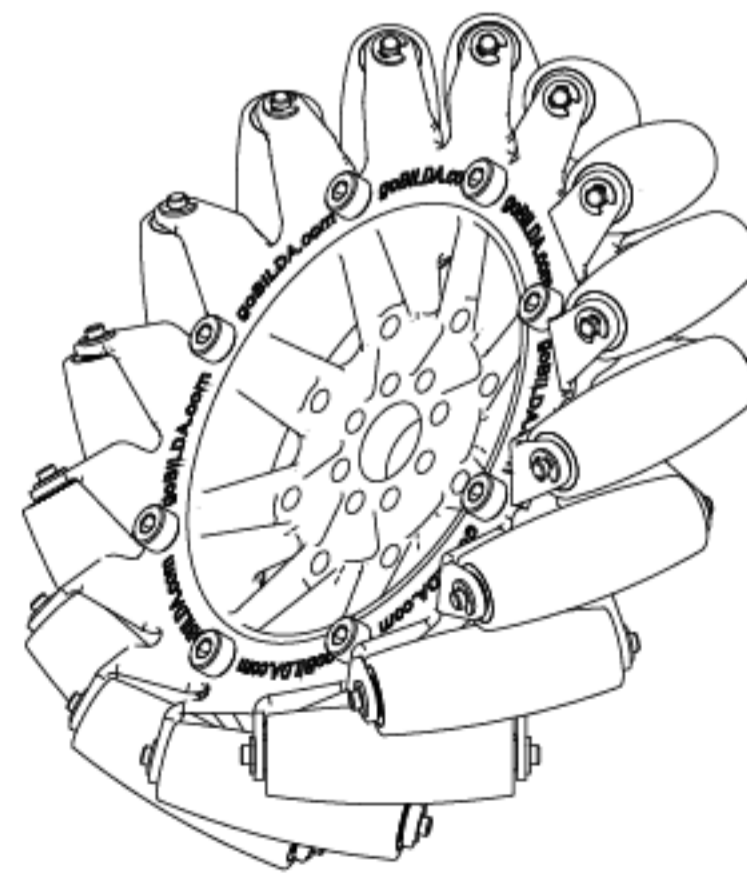

Product SKU

3213-3606-0003 (Left Slant Wheel)

Product Weight

383g Each

Product SKU

3213-3606-0003 (Right Slant Wheel)

Product Weight

383g Each