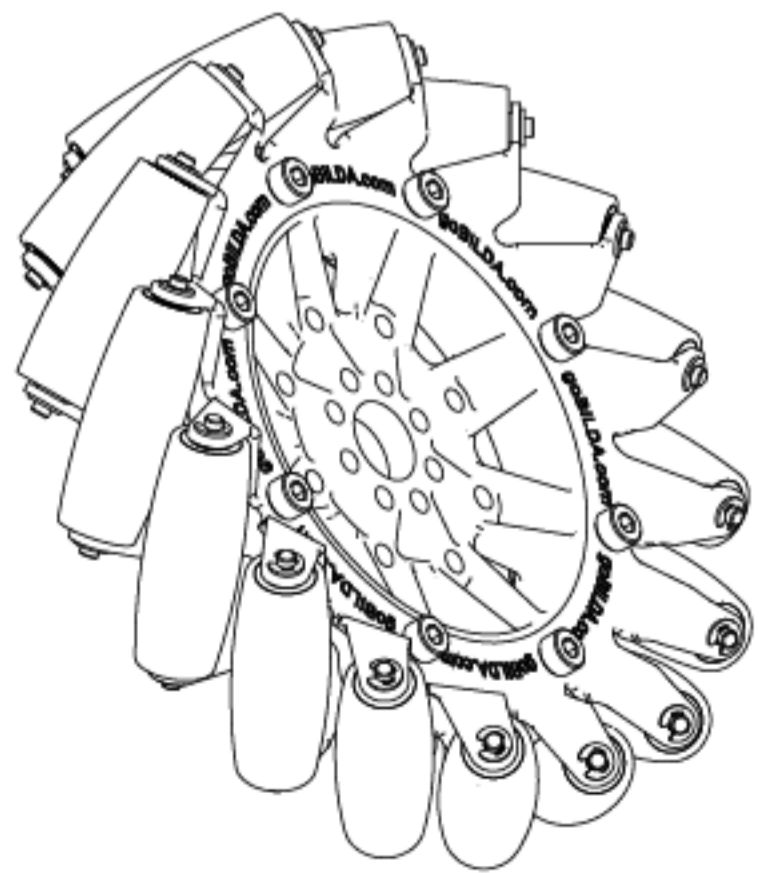

Product SKU

3213-3606-0003 (Left Slant Wheel)

Product Weight

383g Each

Product SKU

3213-3606-0003 (Right Slant Wheel)

Product Weight

383g Each