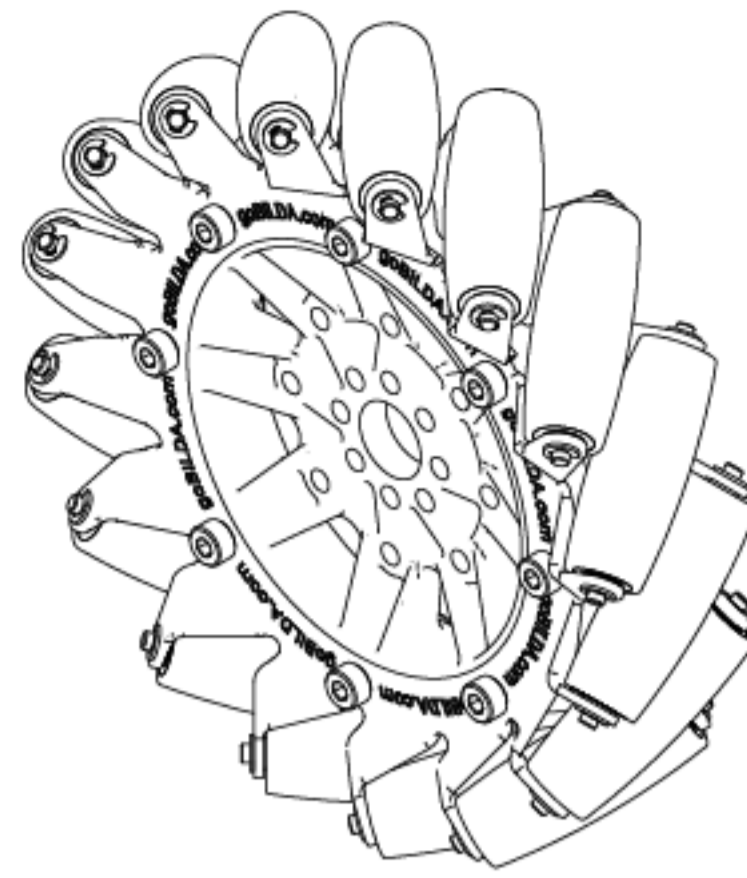

Product SKU

3213-3606-0003 (Left Slant Wheel)

Product Weight

383g Each

Product SKU

3213-3606-0003 (Right Slant Wheel)

Product Weight

383g Each