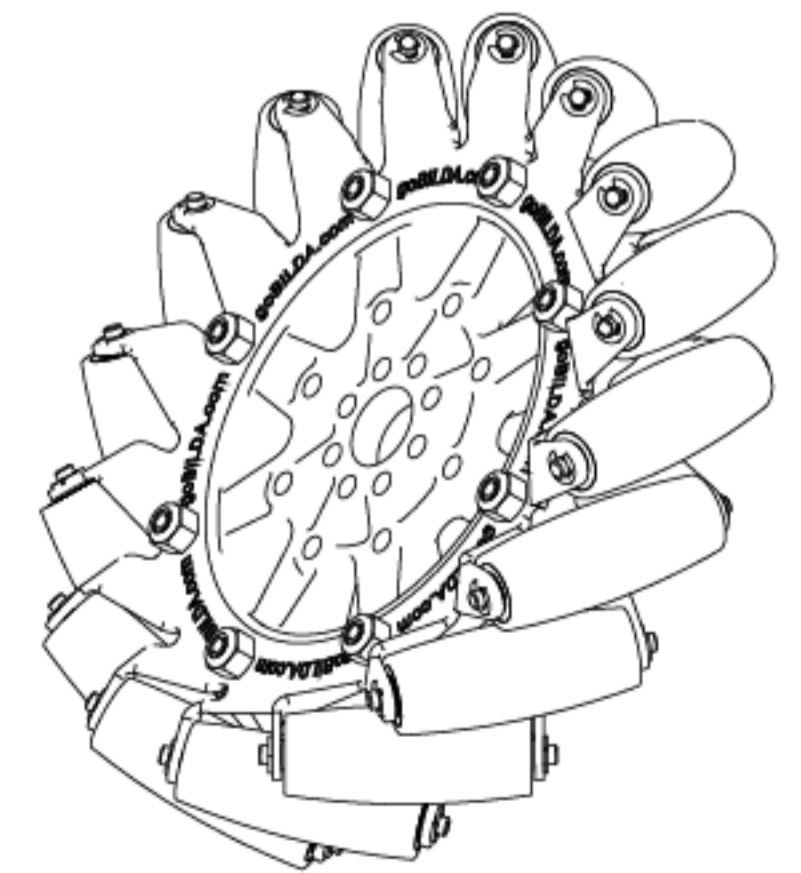

Product SKU

3213-3606-0003 (Left Slant Wheel)

Product Weight

383g Each

Product SKU

3213-3606-0003 (Right Slant Wheel)

Product Weight

383g Each