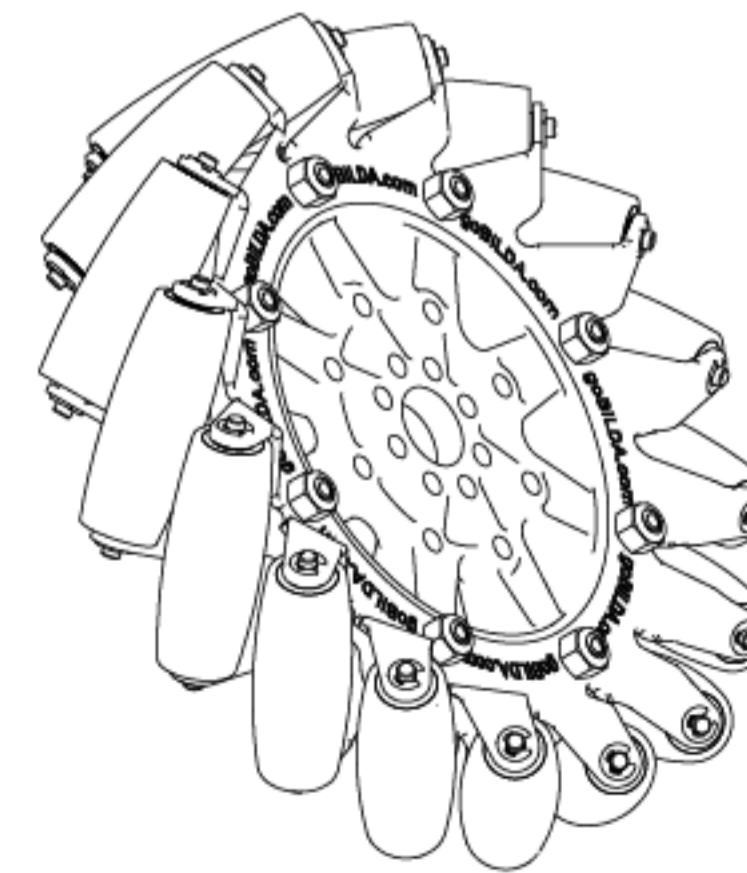

Product SKU

3213-3606-0003 (Left Slant Wheel)

Product Weight

383g Each

Product SKU

3213-3606-0003 (Right Slant Wheel)

Product Weight

383g Each