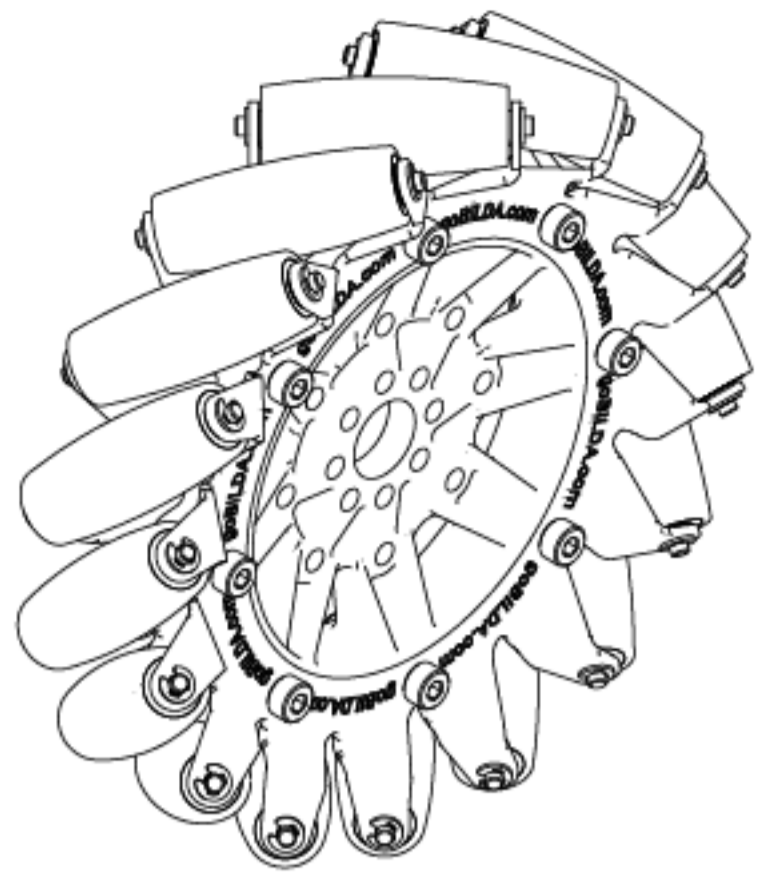

Product SKU

3213-3606-0003 (Left Slant Wheel)

Product Weight

383g Each

Product SKU

3213-3606-0003 (Right Slant Wheel)

Product Weight

383g Each